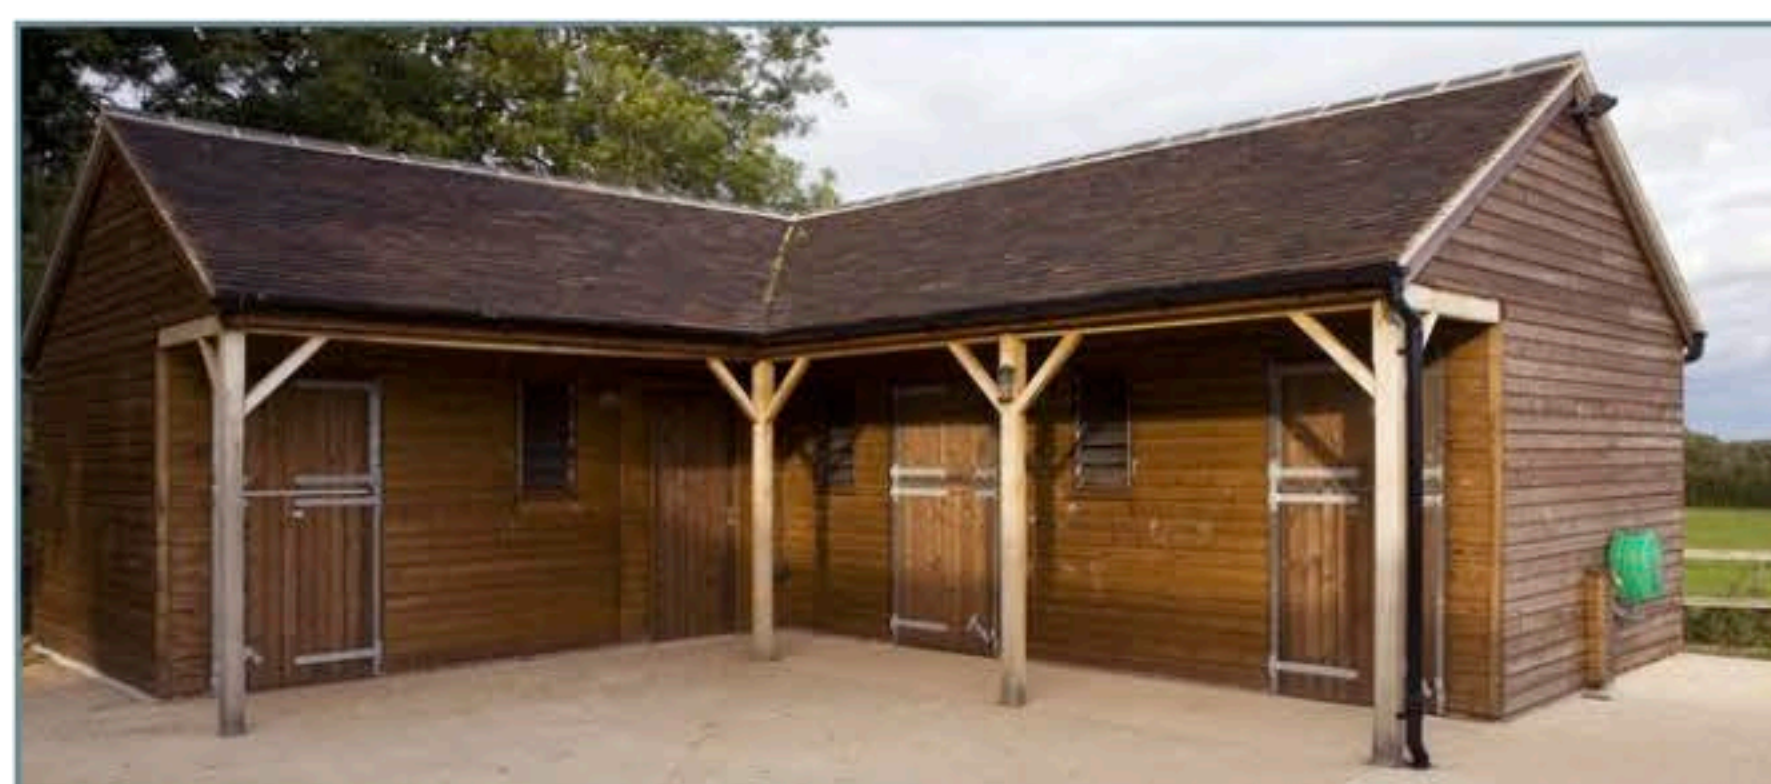

HIGH PERFORMANCE WOOD STAIN

for Stables, Barn and Outhouses

Hydrophobic additives makes it a highly water repellent wood stain

Clear

Golden Brown

Pale Green

Dark Brown

Light Green

Black

Golden Oak